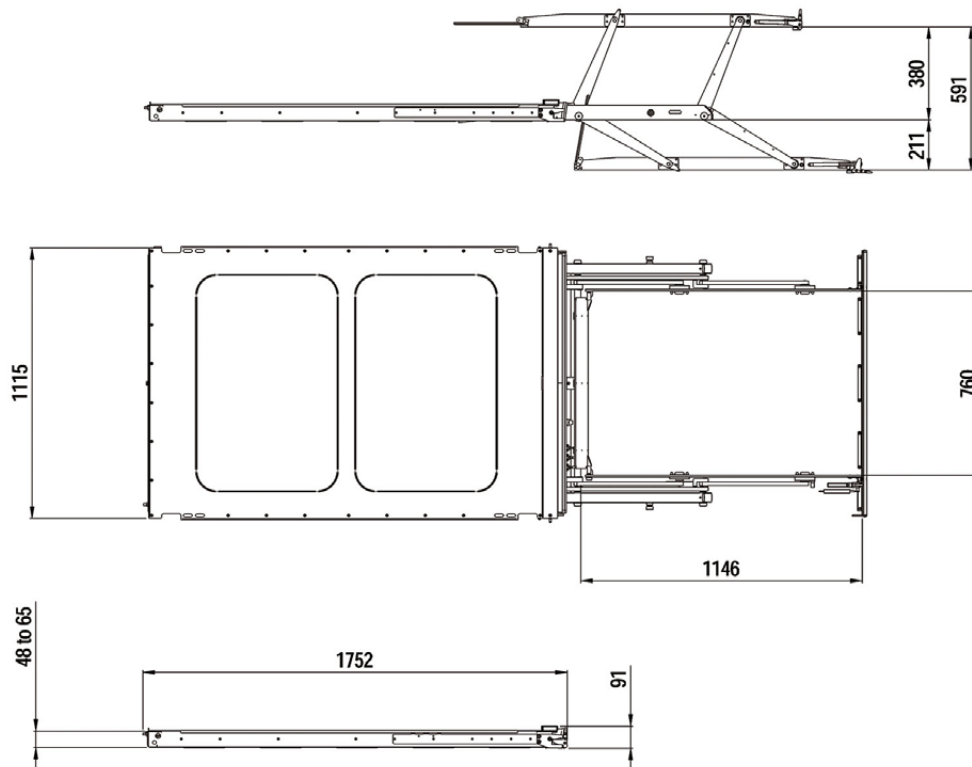

F6 MULTILINK
EVO

THE ULTRA-SLIM CASSETTE LIFT

F6 Multilink Evo

The new standard in ultra-slim cassette lift design

Light Construction

Ultra Slim Cassette - Thickness from 48 mm to 65 mm

OEM Fuel Tank and Exhaust remain intact

Quick Installation Kits for a large number of vehicles

F6 Multilink EVO Technical specifications

Loading capacity 300 kg

Own weight < 140 kg

Platform dimension 760 x 1146 mm

Emergency auxiliary manual pump