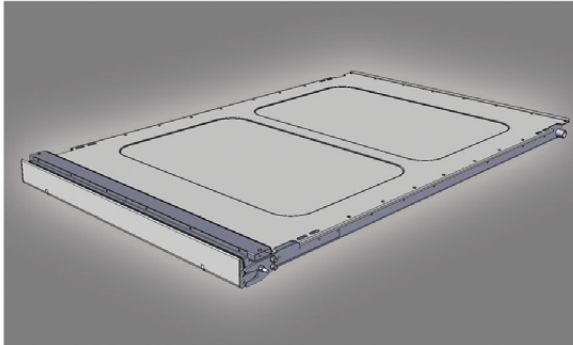

F6 MULTILINK
EVO

THE ULTRA-SLIM CASSETTE LIFT

F6 Multilink Evo

The new standard in ultra-slim cassette lift design

Light Construction

Ultra Slim Cassette - Thickness from 48 mm to 65 mm

OEM Fuel Tank and Exhaust remain intact

Quick Installation Kits for a large number of vehicles

F6 Multilink EVO Technical specifications

Loading capacity 300 kg

Own weight < 140 kg

Platform dimension 760 x 1146 mm

Emergency auxiliary manual pump