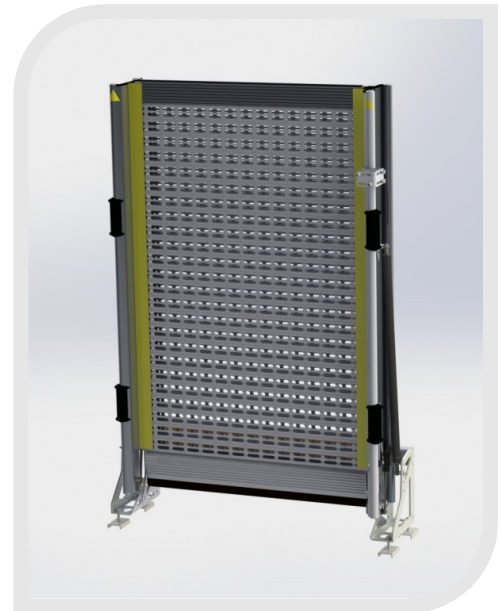

AXS FL-ramp

AXS FL-ramp

This is a hand operated durable lightweight ramp for mini busses and minivans.

The unique profile platform construction makes the ramp more rigid preventing groove formation.

Sturdy profiled platform design which still lets snow, rain and dirt through.

AXS FL-ramp Features:

- Light weight design
- Kick out emergency opening from inside the vehicle
- **M1** (20G) tested.
- Ramp entrance with adapting flaps and rubber edge
- Auto lock for easy operation without additional handling for (un)locking

Options

- Yellow edge stickers
- 600 Kg load capacity kit with 2 legs
- Heavy Duty kit .
- Turning device

AXS FL Ramp Specifications:

Type	Platform			Mass (Kg)
	L	W	H	
AR FL 210-8/2	2100	860	1160	39
AR FL 250-8/2	2500	860	1360	44
AR FL 280-8/2	2800	860	1515	48
AR FL 280-10/2	2800	980	1515	52

Max Load

400 Kg

AXS FL-ramp