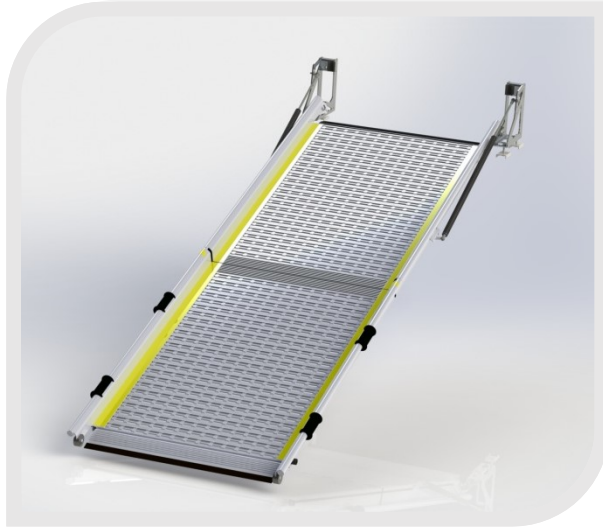

AXS FL-ramp

AXS FL-ramp

This is a hand operated durable lightweight ramp for mini busses and minivans.

The unique profile platform construction makes the ramp more rigid preventing groove formation.

Sturdy profiled platform design which still lets snow, rain and dirt through.

AXS FL-ramp Features:

- Light weight design
- Kick out emergency opening from inside the vehicle
- **M1** (20G) tested.
- Ramp entrance with adapting flaps and rubber edge
- Auto lock for easy operation without additional handling for (un)locking

Options

- Yellow edge stickers
- 600 Kg load capacity kit with 2 legs
- Heavy Duty kit .
- Turning device

AXS FL Ramp Specifications:

Type	Platform			Mass (Kg)
	L	W	H	
AR FL 210-8/2	2100	860	1160	39
AR FL 250-8/2	2500	860	1360	44
AR FL 280-8/2	2800	860	1515	48
AR FL 280-10/2	2800	980	1515	52

Max Load

400 Kg

AXS FL-ramp