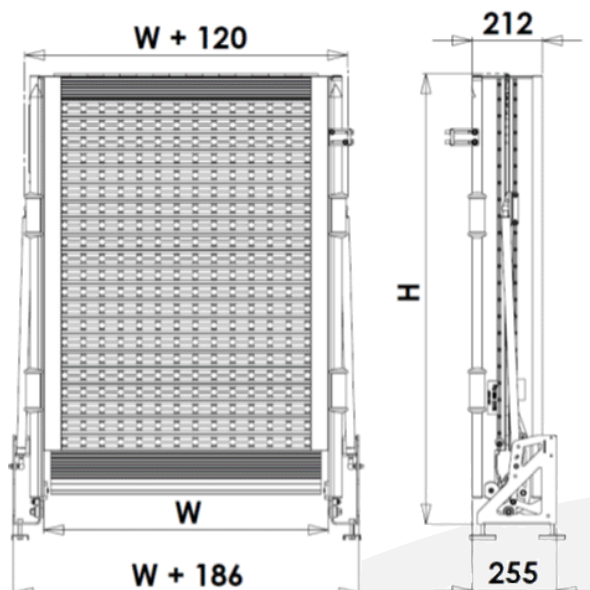

AXS FL-ramp

AXS FL-ramp

This is a hand operated durable lightweight ramp for mini busses and minivans.

The unique profile platform construction makes the ramp more rigid preventing groove formation.

Sturdy profiled platform design which still lets snow, rain and dirt through.

AXS FL-ramp Features:

- Light weight design
- Kick out emergency opening from inside the vehicle
- **M1** (20G) tested.
- Ramp entrance with adapting flaps and rubber edge
- Auto lock for easy operation without additional handling for (un)locking

Options

- Yellow edge stickers
- 600 Kg load capacity kit with 2 legs
- Heavy Duty kit .
- Turning device

AXS FL Ramp Specifications:

Type	Platform			Mass (Kg)
	L	W	H	
AR FL 210-8/2	2100	860	1160	39
AR FL 250-8/2	2500	860	1360	44
AR FL 280-8/2	2800	860	1515	48
AR FL 280-10/2	2800	980	1515	52

Max Load

400 Kg

AXS FL-ramp