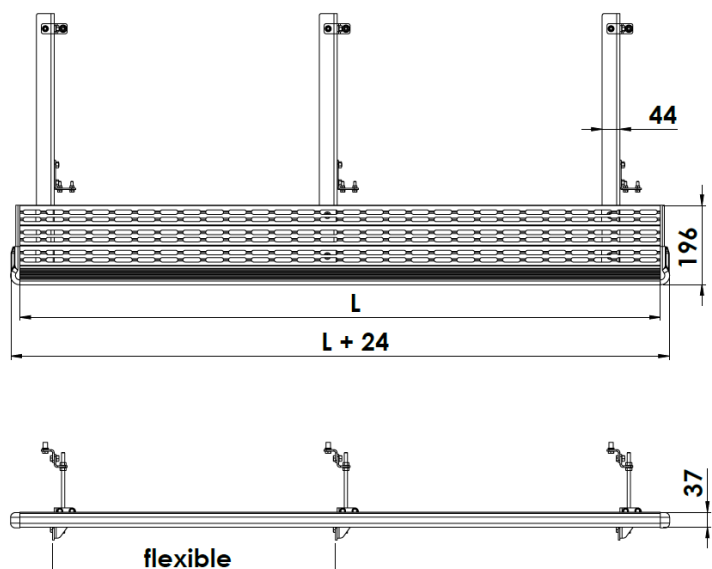

### AXS-FX Step specifications:

Dimensions:

Weight including brackets:

Type	Width (L)	Weight	Brackets
AXS 700F	680	11.6 Kg	2
AXS 1200F	1190	14.5 Kg	2
AXS 1600F	1585	19 Kg	3
AXS 1800F	1810	20.3 Kg	3
AXS 2000F	1980	21.3 Kg	3