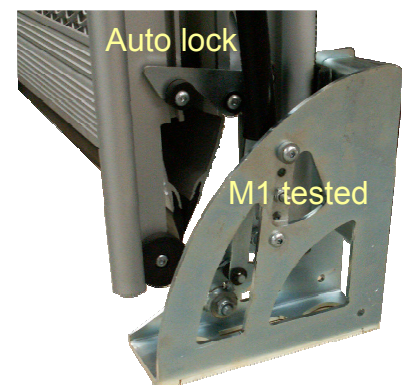

AXS Ramp

Double

AXS Ramp Double Features:

- M1 (20G) tested.
- Two options for the platform, Open Mesh or Closed Sandwich
- Emergency opening from inside the vehicle
- Light operation by gas spring support.
- Ramp entrance with adapting flaps and rubber edge
- Auto lock for easy operation without additional handling for locking

AXS Ramp Double Specifications:

Type	Platform			Floor height @ 25%
	L	W	H	
AR 21-8/2	2100	860	1150	495
AR 25-8/2	2500	860	1350	585
AR 25-10/2	2500	960	1350	585
AR 28-8/2	2800	860	1500	650
AR 28-10/2	2800	960	1500	650