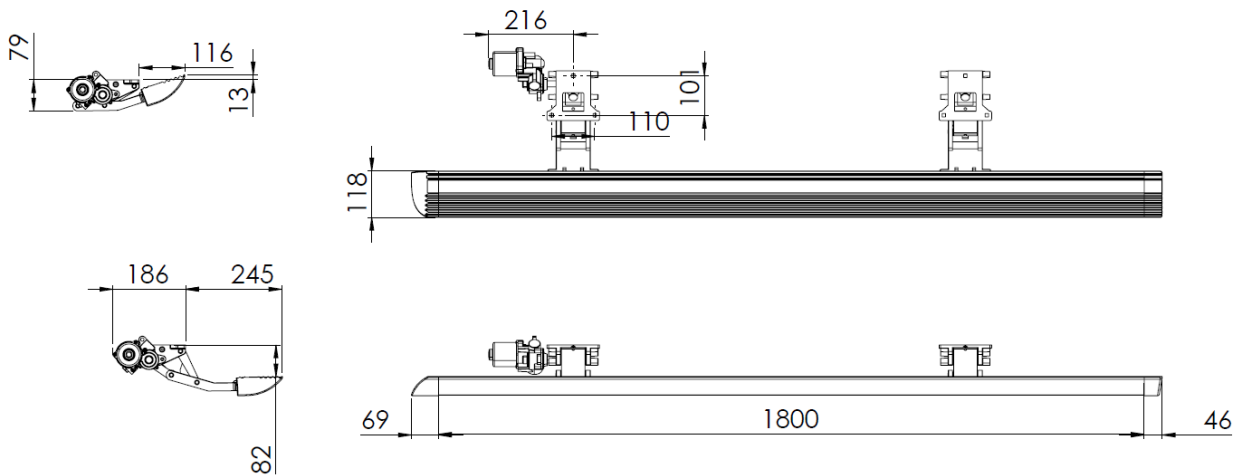

AXS-SUV Step

AXS-SUV step

The **AXS-FL Step** is an electrical operated double side swing out step. The step is made specially for the SUV vehicles. The step covers the full side of the vehicle providing a step for both the front and rear door.

Mounting brackets not included

AXS-SUV Step